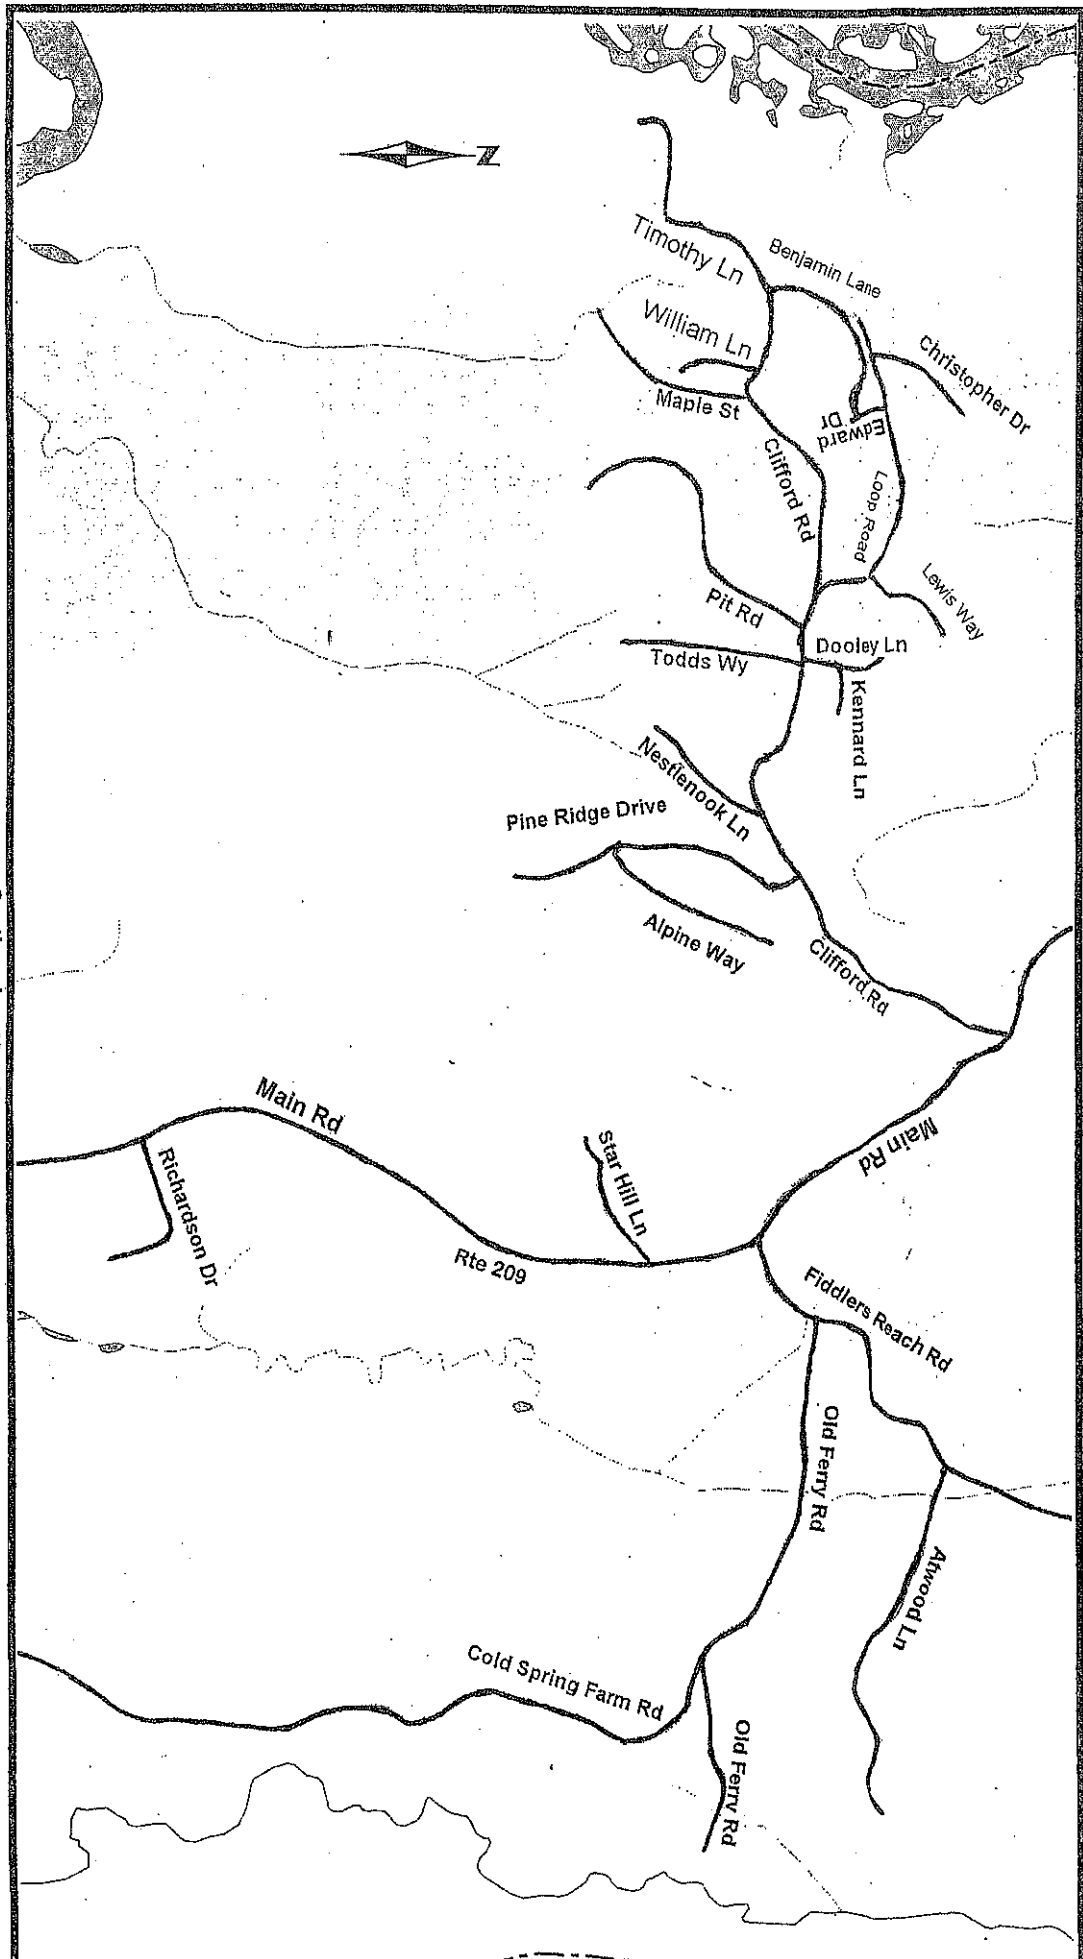

Continued on Map 4

Continued on Map 1