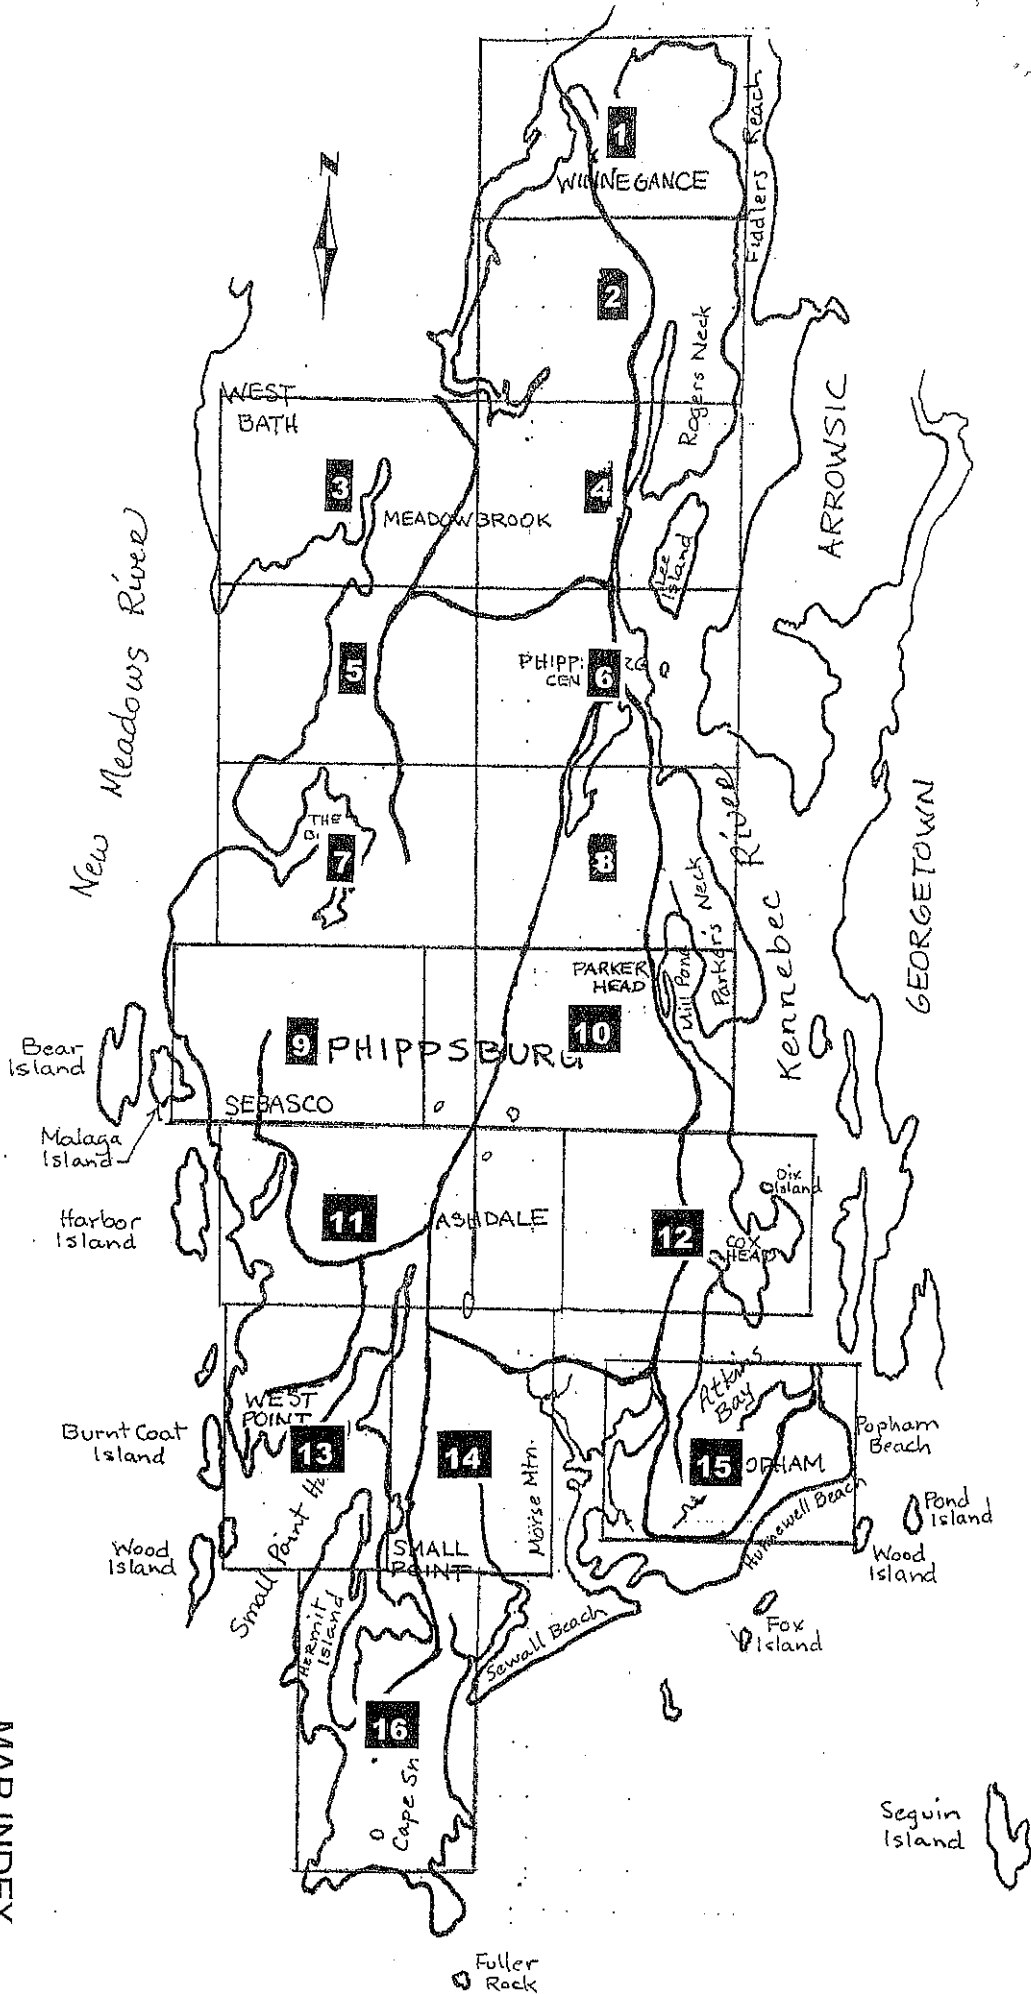

## DIRECTORY

January 2018

Dr. Stewart LM

MAP INDEX

ROAD NAME	TYPE	MAP NO.	ROUTING 1	ROUTING 2	ROUTING 3	GATE	PU-0 PR-1	SEASONAL
CAPT C W SPEAR	DR	1	MAIN (MAP 2)	FIDDLERS REACH		1	1	
CAPT JOHN PARKER	RD	8	PARKER HEAD	FIDDLERS REACH		B => #6		
CAPTAIN PERRY	DR	1	MAIN (MAP 2)	FIDDLERS REACH		1		
CAPT SAMUEL REED	DR	10	MAIN	SAM DAY HILL		1		ALL
CARRYING PLACE	RD	13	WEST POINT			0		
CEDAR	WY	5	MAIN	STONEY BROOK	WILDWOOD	1		
CHRISTOPHER	DR	2	MAIN	CLIFFORD	LOOP	1		
CHURCH	LN	6	PARKER HEAD			0		
CLIFF COTTAGE	DR	16	SMALL POINT	SEALCOVE		1		ALL
CLIFFORD	RD	2	MAIN			0		
CLIFFSTONE	DR	16	SMALL POINT			1		
CLUB	RD	16	SMALL POINT			1		ALL
GOLD SPRING FARM	RD	2	MAIN	FIDDLERS REACH	OLD FERRY	1		
COMPASS ROSE	LN	5	MEADOWBROOK	PASTURE		1		
COTTAGE	LN	12	PARKER HEAD	COX HEAD		1		
COUNTY	RD	3	MEADOWBROOK			1		
COX HEAD	RD	12	PARKER HEAD			B => #150		#150 => END
CRANBERRY	PT	6	MAIN			0		
CUSHING	DR	10	PARKER HEAD			1		
CUSHMAN HAGER	LN	13	SEBASCO	LONG COVE		1		#5 => END
CUTTING	RD	3	MEADOWBROOK			1		ALL
DANCEHALL	RD	9	SEBASCO	RIDLEYS LNDG	STONEWALL	1		ALL
DARLING	LN	3	MEADOWBROOK			1		
DEBERRY	DR	12	PARKER HEAD	COX HEAD		1		
DECKER HILL	RD	7	MAIN (MAP 8)	BASIN		0		ALL
DEER HAVEN	DR	6	MAIN (MAP 4)	STONEY BROOK		1		
DEVILS	HY	6	MAIN (MAP 4)	STONEY BROOK		1		#101 => END
DOOLEY	LN	2	MAIN	CLIFFORD		1		
DRIFTWOOD	LN	14	POPHAM	BEACH		1		ALL
DROMORE	VW	4	MAIN	STONEY BROOK		1		
DUNE	LN	15	POPHAM	HUNNEWELL		1		ALL
EBB TIDE	VW	8	PARKER HEAD			1		
EBY	DR	9	SEBASCO	BLACKS LNDG		1		
ECHO	LN	6	STONEY BROOK	FULLER MTN	MOUNTAIN CRSSG	1		
EDWARD	DR	2	CLIFFORD	LOOP		1		
EGRET POINT		10	PARKER HEAD			1		
ELBOW HILL	RD	8	PARKER HEAD			1		
ELLIOT	AV	15	POPHAM			1		
ELWELL	PT	7	MEADOWBROOK (MAP 5)	BRIGHTWATER	THE BOULEVARD	1		ALL
FAIRWAY	DR	11	SEBASCO	ROUND COVE		1		
FALLS POINT	LNDG	5	MAIN	STONEYBROOK		1		

Continued on Map 16

Continued on Map 13

Continued on Map 15

MAP 14

Continued on Map 13

Continued on Map 14

MAP 16