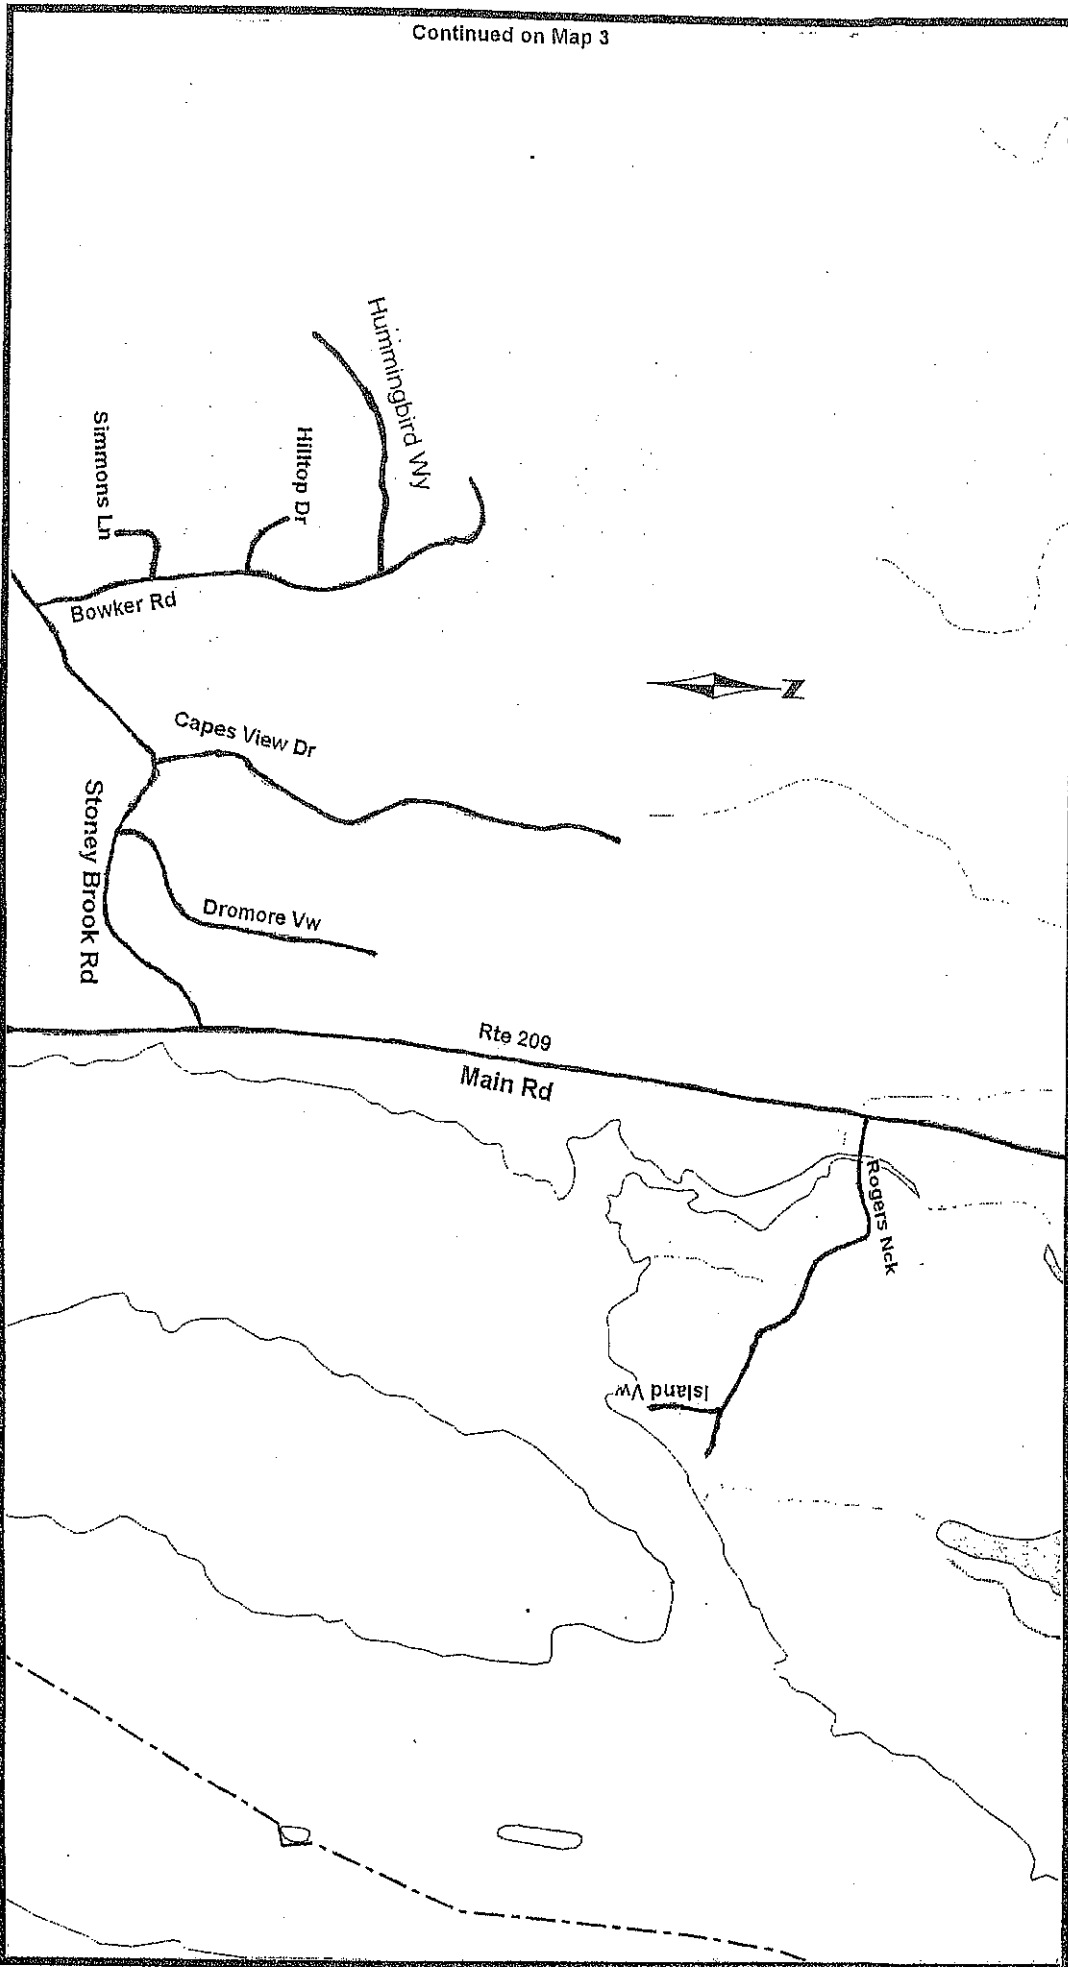

ROAD NAME	TYPE	MAP NO.	ROUTING 1	ROUTING 2	ROUTING 3	GATE	PU-0 PR-1	SEASONAL
PRISCILLA	LN	8	MAIN				1	
QUALITY RIDGE	DR	6	MAIN	STONEY BROOK	DEVILS HWY		1	
QUARRY	RD	12	PARKER HEAD				1	
RADER	RD	3	MEADOWBROOK				1	
REDFORD KELLEY	LN	10	MAIN	SAM DAY HILL			1	
REDS	DR	14	MAIN	POPHAM			1	
RHODES	DR	3	MEADOWBROOK	FRED BRIGHAM			1	
RICHARDSON	DR	2	MAIN				1	
RIDGE	RD	11	SEBASCO				0	
RIDLEYS	LNDG	9	SEBASCO				0	
RIFE RAFF	RD	10	MAIN	SAM DAY HILL			1	
RIVERVIEW	AV	15	POPHAM	SEA	SURF		1	ALL
ROCK LEDGE	DR	10	PARKER HEAD (MAP 8)	CAPTAIN JOHN PARKER			1	
ROCKLAND REST	DR	12	PARKER HEAD	COX HEAD			1	
ROCKY	CRST	11	SEBASCO				1	ALL
ROGERS	NCK	4	MAIN				1	
ROUND COVE	LN	11	SEBASCO				1	ALL
RUTH DECK	LNDG	6	MAIN	CRANBERRY PT			1	
SABINO HEAD	RD	15	POPHAM	FORT BALDWIN		KEY	0	ALL
SAGAMORE	DR	12 & 15	MAIN	POPHAM			1	
SALT MARSH	PT	16	SMALL POINT	SUNNER			1	
SAM DAY HILL	RD	10	MAIN				0	
SAMUELS LNDG	RD	5	MEADOWBROOK	BRIGHTWATER			1	#12 => END
SANDPIPER	LN	14	POPHAM				1	
SANDY	LN	15	POPHAM	HUNNEWELL			1	
SCHOOLHOUSE	LN	12	PARKER HEAD	COX HEAD			1	
SCHOONER	LN	13	WEST POINT	HOLLAND			1	
SEA	ST	15	POPHAM				B => #35	#70 => END
SEABREEZE	LN	15	POPHAM	SEA	SURF		1	ALL
SEACREAST	CIR	16	SMALL POINT			KEY	1	ALL
SEAL COVE	RD	16	SMALL POINT				1	
SEBASCO	RD	11 & 9	MAIN				0	
SEELEY	LN	14	SMALL POINT				1	
SEGUIN	ST	15	POPHAM	SEA			1	ALL
SEWALL	LN	16	SMALL PT	SEAL COVE	NAVY		1	
SHEEP PASTURE	LN	16	SMALL POINT	BRANCH			1	ALL
SHELL	RD	11	SEBASCO	KENYON			1	
SHORE	RD	16	SMALL POINT	BRANCH			1	#6 => END
SIMMONS	LN	4	MAIN	STONEY BROOK	BOWKER		1	
SIR WM WALLACE	DR	13	WEST POINT				1	
SISTER POINT	DR	13	WEST POINT				1	

Continued on Map 4

Continued on Map 1

Continued on Map 3

Continued on Map 2

Continued on Map 6

MAP 4

Continued on Map 5

Continued on Map 4